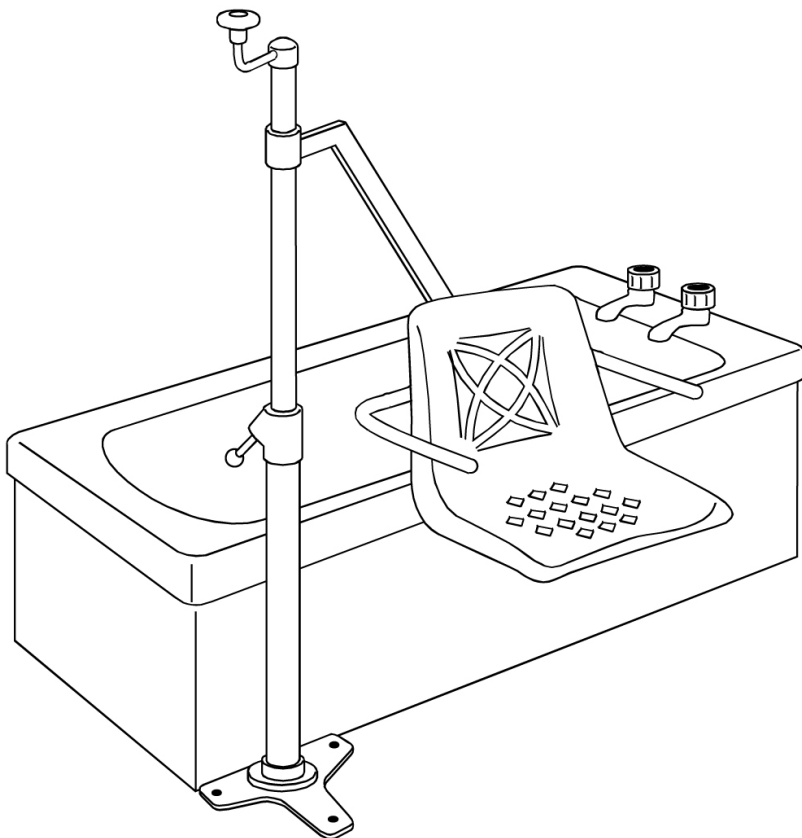

## Oxford® Mermaid

NO	PART NUMBER	DESCRIPTION	QTY	SERIAL NO.
1	80008	Seat arm security screw (5/16 UNF) (Prior 1997)	1	
2	324-02010	Seat arm security screw (M8) (1997 onwards)	1	
3	808003.10052	Seat support clamp	Kit	
4	381-40020	Thrust washer - PTFE	1	
5	381-30040	Thrust washer - BRONZE	1	
6	381-10030	Thrust bearing	1	
7	MX/0176	Thrust collar	1	
8	MX/0177	Clutch drive spring	1	
9	808003.10053	Sliding tube assembly	Kit	
10	80066	Sliding tube key (set of 3)	3	
11	808003.10054	Column hub assembly	Kit	
12	MX/0333	Latch tube	1	
13	808003.10055	Latch clevis	Kit	
14	808003.10056	Locking handle complete	Kit	
15	322-11010	White knob	10	
16	80067	Locking mechanism cover	1	
17	808003.10057	Column collar (4 position)	Kit	
	808003.10058	Column collar (8 position) <b>[OBSOLETE]</b>	Kit	
18	808003.10059	Stop collar	Kit	
19	808003.10060	Leadscrew and nut assembly	Kit	
20	80046	Square leadscrew tube	1	
21	322-22020	Grease bung - Square black plug	1	
22	808003.10061	Retaining plate assembly	Kit	
23	80065	Column only	1	
24	808003.10063	Column/baseplate fixings	Kit	
25	808003.10076	Attendant winding handle complete	Kit	
26	291001.10351	Plastic winding handle and fixings	1	
27	218-33004	Starlock washer	1	
28	80082	Starlock capped	1	
29	648001.10351	Sub assembly square tube	1	
N/S	0P10002	Electric column assembly complete (Without charger) (not shown)	1	
N/S	0P10000	Manual column assembly complete (not shown)	1	
30	322-41005	White cap	1	
N/S	39001298	Electric column assembly with UK charger	1	
N/S	39001299	Electric column assembly with EU charger	1	