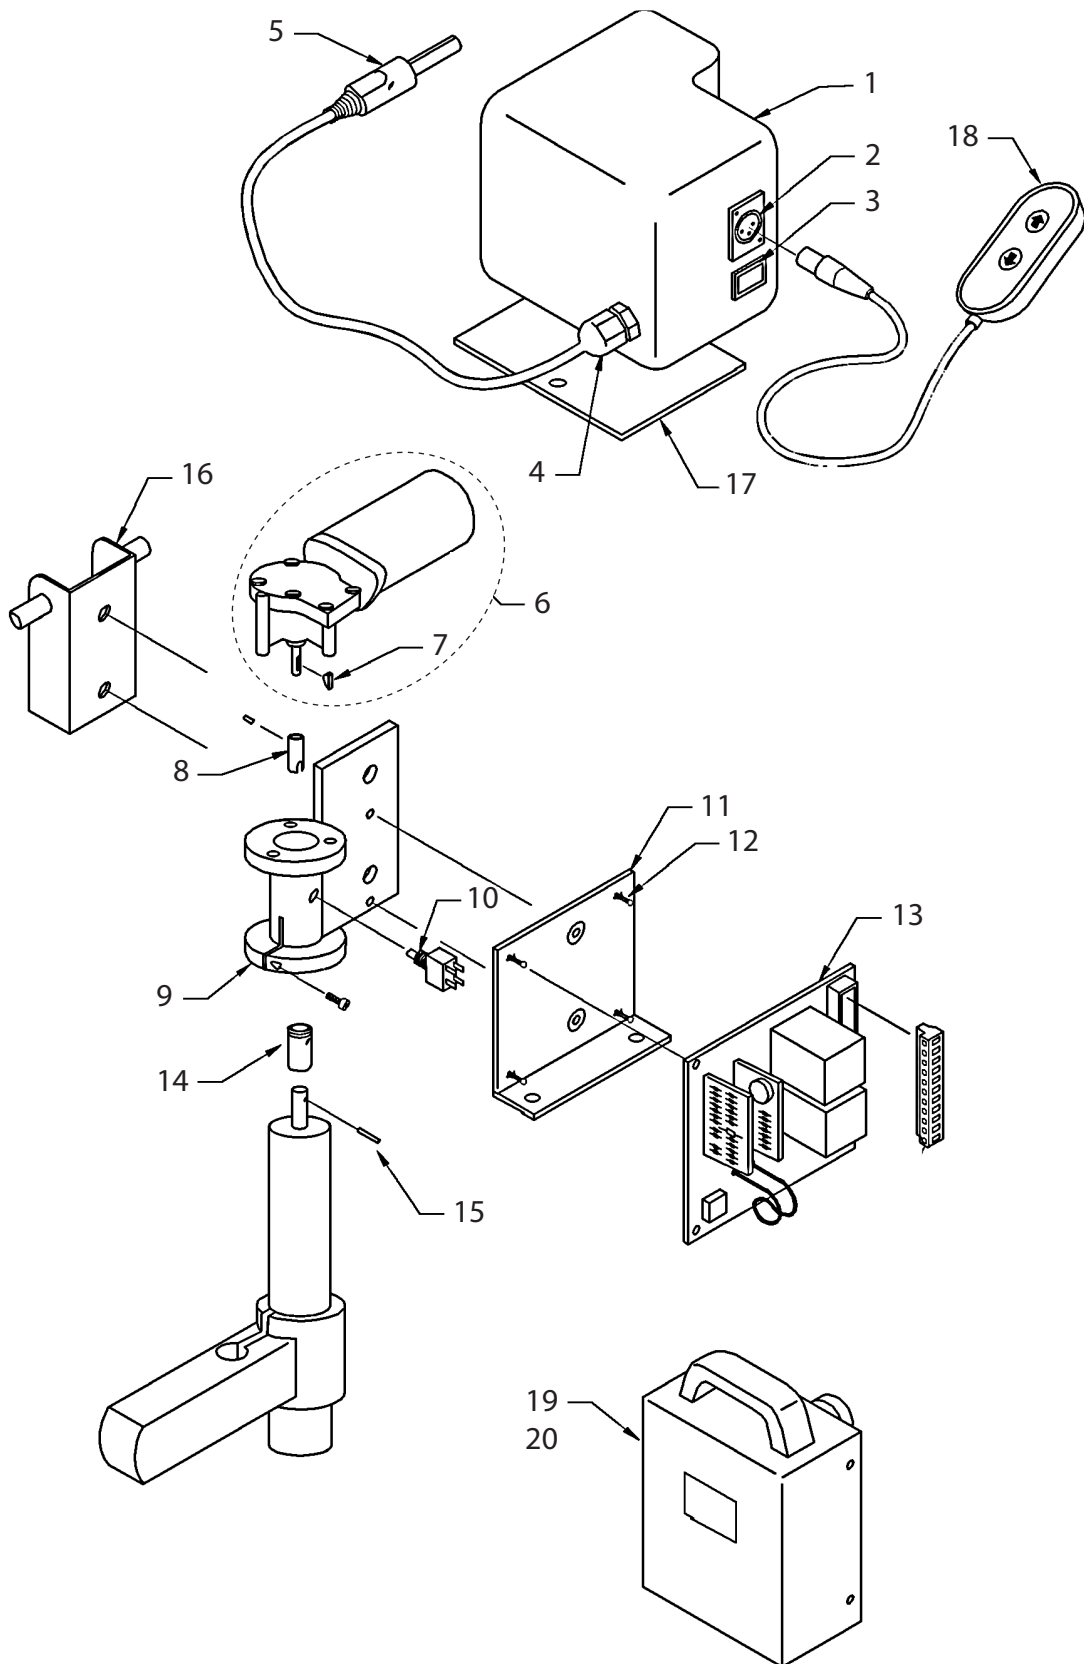

NO	PART NUMBER	DESCRIPTION	QTY	SERIAL NO.
1	OP10012	75mm column extension (complete with fixings)	Kit	
2	808003.10064	Universal baseplate for concrete floor	Kit	
3	808003.10065	Universal baseplate for wood floor	Kit	
4	211-16915	Concrete floor bolt (LIEBIG SK15/70)	1	
5	808003.10066	Wood floor fixing straps (M12 X 70)	Kit	
6	213-26820	Wood floor fixing screw	1	

NO	PART NUMBER	DESCRIPTION	QTY	SERIAL NO.
1	MX/3674	Plastic main cover	1	
2	EL/3868	Hand control socket - (3 pin axle - wired)	1	
3	EL/3867	Emergency raise switch - wired (old switch - square) <b>[OBSOLETE]</b>	1	
	EL/3872	Emergency raise switch - wired (new switch - oblong)	1	
4	331-00008	Cable gland	1	
5	EL/3866	Power/charger plug (straight) - wired	1	
6	808003.10088	Motor complete - including Woodruff key	Kit	
7	348-10012	Woodruff key - motor shaft	1	
8	808003.10089	Driveshaft complete	Kit	
9	808003.10090	Motor mounting complete	Kit	
10	EL/3870	Microswitch limit switch - wired	1	
11	808003.10091	PCB mounting plate complete	Kit	
12	000934.10201	PCB mounting pillar	4	
13	200001.10050	Control PCB - Clarkes with edge connector	1	
14	MX/3607	Leadscrew coupling	1	
15	000936.10350	Leadscrew coupling pin / spirol pin (M5 X 30)	1	
16	808003.10092	Battery box mounting bracket complete	Kit	
17	808003.10093	Splash guard complete	Kit	
18	MX/3885	Hand control	1	
19	TS-2923W	Power pack complete	1	
20	337-00050	Battery 12VDC 3.2AHR	1	
N/S	OP10005	Retro-fit kit (excluding charger) (not shown)	Kit	
N/S	338-00090	Charger (230V) (not shown) UK	1	
N/S	338-00094	Charger (110V) (not shown) USA	1	
N/S	MX/3757	Drilling jig (not shown) <b>[OBSOLETE]</b>	1	
N/S	332-00085	Power charger socket (not shown)	1	
N/S	808003.10017	Emergency stop button (not shown)	1	
N/S	EL-3712	Power plug (not shown)	1	