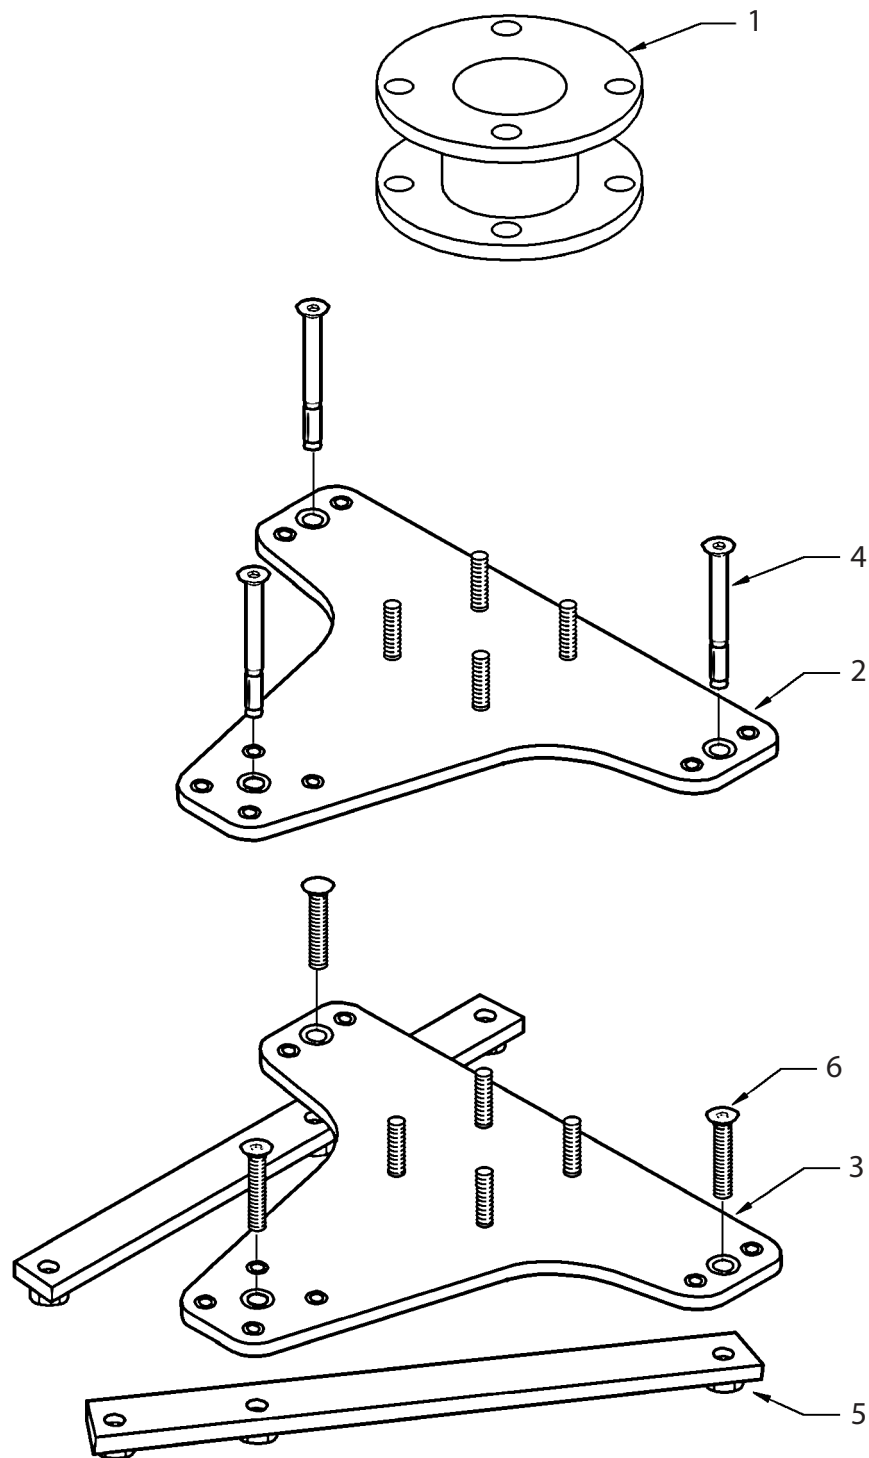

## Oxford® Mermaid

NO	PART NUMBER	DESCRIPTION	QTY	SERIAL NO.
1	80008	Seat arm security screw (5/16 UNF) (Prior 1997)	1	
2	324-02010	Seat arm security screw (M8) (1997 onwards)	1	
3	808003.10052	Seat support clamp	Kit	
4	381-40020	Thrust washer - PTFE	1	
5	381-30040	Thrust washer - BRONZE	1	
6	381-10030	Thrust bearing	1	
7	MX/0176	Thrust collar	1	
8	MX/0177	Clutch drive spring	1	
9	808003.10053	Sliding tube assembly	Kit	
10	80066	Sliding tube key (set of 3)	3	
11	808003.10054	Column hub assembly	Kit	
12	MX/0333	Latch tube	1	
13	808003.10055	Latch clevis	Kit	
14	808003.10056	Locking handle complete	Kit	
15	322-11010	White knob	10	
16	80067	Locking mechanism cover	1	
17	808003.10057	Column collar (4 position)	Kit	
	808003.10058	Column collar (8 position) <b>[OBSOLETE]</b>	Kit	
18	808003.10059	Stop collar	Kit	
19	808003.10060	Leadscrew and nut assembly	Kit	
20	80046	Square leadscrew tube	1	
21	322-22020	Grease bung - Square black plug	1	
22	808003.10061	Retaining plate assembly	Kit	
23	80065	Column only	1	
24	808003.10063	Column/baseplate fixings	Kit	
25	808003.10076	Attendant winding handle complete	Kit	
26	291001.10351	Plastic winding handle and fixings	1	
27	218-33004	Starlock washer	1	
28	80082	Starlock capped	1	
29	648001.10351	Sub assembly square tube	1	
N/S	0P10002	Electric column assembly complete (Without charger) (not shown)	1	
N/S	0P10000	Manual column assembly complete (not shown)	1	
30	322-41005	White cap	1	
N/S	39001298	Electric column assembly with UK charger	1	
N/S	39001299	Electric column assembly with EU charger	1	

NO	PART NUMBER	DESCRIPTION	QTY	SERIAL NO.
1	OP10012	75mm column extension (complete with fixings)	Kit	
2	808003.10064	Universal baseplate for concrete floor	Kit	
3	808003.10065	Universal baseplate for wood floor	Kit	
4	211-16915	Concrete floor bolt (LIEBIG SK15/70)	1	
5	808003.10066	Wood floor fixing straps (M12 X 70)	Kit	
6	213-26820	Wood floor fixing screw	1	