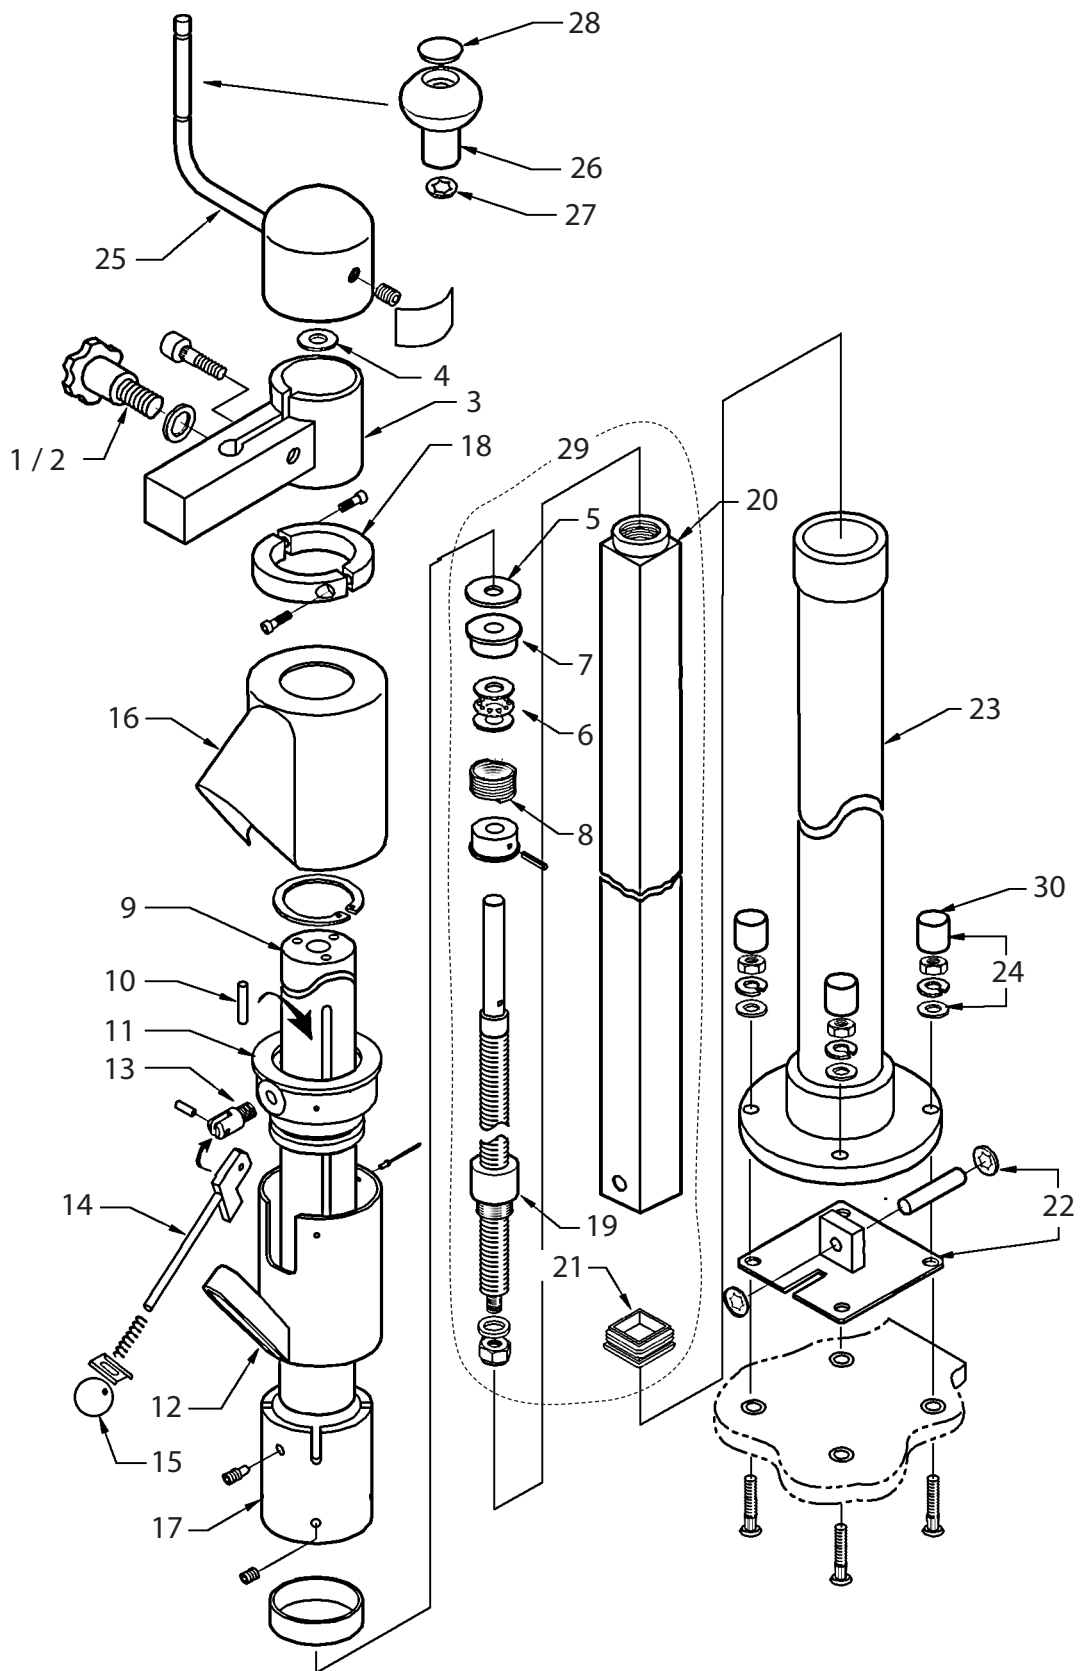

## Oxford® Mermaid

NO	PART NUMBER	DESCRIPTION	QTY	SERIAL NO.
1	80008	Seat arm security screw (5/16 UNF) (Prior 1997)	1	
2	324-02010	Seat arm security screw (M8) (1997 onwards)	1	
3	808003.10052	Seat support clamp	Kit	
4	381-40020	Thrust washer - PTFE	1	
5	381-30040	Thrust washer - BRONZE	1	
6	381-10030	Thrust bearing	1	
7	MX/0176	Thrust collar	1	
8	MX/0177	Clutch drive spring	1	
9	808003.10053	Sliding tube assembly	Kit	
10	80066	Sliding tube key (set of 3)	3	
11	808003.10054	Column hub assembly	Kit	
12	MX/0333	Latch tube	1	
13	808003.10055	Latch clevis	Kit	
14	808003.10056	Locking handle complete	Kit	
15	322-11010	White knob	10	
16	80067	Locking mechanism cover	1	
17	808003.10057	Column collar (4 position)	Kit	
	808003.10058	Column collar (8 position) <b>[OBSOLETE]</b>	Kit	
18	808003.10059	Stop collar	Kit	
19	808003.10060	Leadscrew and nut assembly	Kit	
20	80046	Square leadscrew tube	1	
21	322-22020	Grease bung - Square black plug	1	
22	808003.10061	Retaining plate assembly	Kit	
23	80065	Column only	1	
24	808003.10063	Column/baseplate fixings	Kit	
25	808003.10076	Attendant winding handle complete	Kit	
26	291001.10351	Plastic winding handle and fixings	1	
27	218-33004	Starlock washer	1	
28	80082	Starlock capped	1	
29	648001.10351	Sub assembly square tube	1	
N/S	0P10002	Electric column assembly complete (Without charger) (not shown)	1	
N/S	0P10000	Manual column assembly complete (not shown)	1	
30	322-41005	White cap	1	
N/S	39001298	Electric column assembly with UK charger	1	
N/S	39001299	Electric column assembly with EU charger	1	

NO	PART NUMBER	DESCRIPTION	QTY	SERIAL NO.
1	OP10012	75mm column extension (complete with fixings)	Kit	
2	808003.10064	Universal baseplate for concrete floor	Kit	
3	808003.10065	Universal baseplate for wood floor	Kit	
4	211-16915	Concrete floor bolt (LIEBIG SK15/70)	1	
5	808003.10066	Wood floor fixing straps (M12 X 70)	Kit	
6	213-26820	Wood floor fixing screw	1	