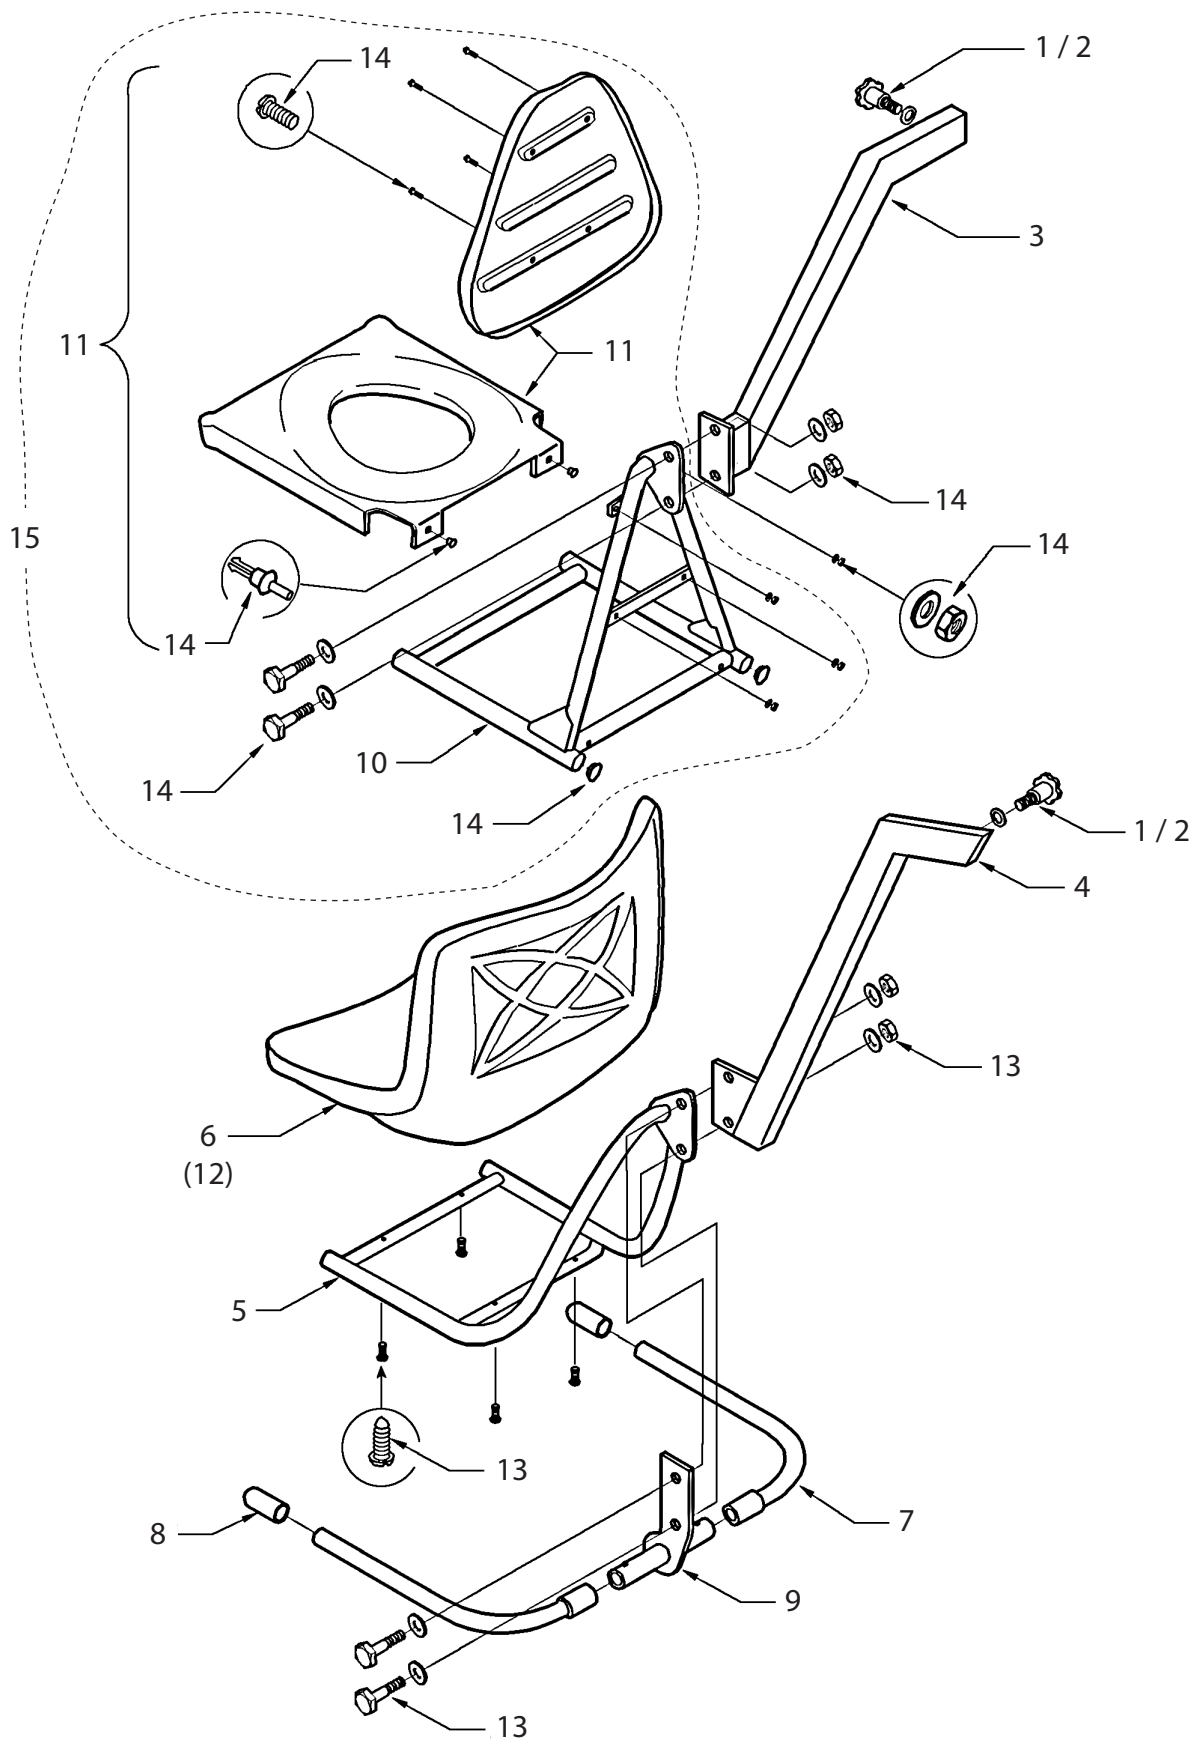

NO	PART NUMBER	DESCRIPTION	QTY	SERIAL NO.
1	80008	Seat arm security screw (5/16 UNF) (prior to 1997)	1	
2	324-02010	Seat arm security screw (M8) (1997 onwards)	1	
3	808003.10067	Mermaid seat support arm complete - side fit (Standard and Commode)	Kit	
4	808003.10068	Mermaid seat support arm complete - end fit (Standard and Commode)	Kit	
5	808003.10069	Mermaid seat frame (Standard)	Kit	
6	808003.10070	Mermaid plastic seat (Standard)	Kit	
7	808003.10071	Safety arms complete (Standard and Commode)	Kit	
8	323-11010	Handgrip	1	
9	808003.10072	Safety arms pivot complete (Standard and Commode)	Kit	
10	808003.10073	Mermaid commode seat frame	Kit	
11	808003.10074	Ranger/Commode plastic seat complete (seat, backrest & fixings)	Kit	
12	808003.10075	Padded Mermaid seat complete - standard seat	Kit	
13	808003.10077	Mermaid seat fixings & trims (Standard)	Kit	
14	808003.10078	Commode seat fixings & trims	Kit	
15	80013	Seat frame complete (frame, arms, arm pivot)	Kit	
N/S	808003.10086	Padded seat complete (Ranger and Commode)	Kit	
N/S	322-42030	Plastic feet (not shown) [OBSOLETE]	Kit	
N/S	80017	Large round seat plugs (not shown) [OBSOLETE]	9	
N/S	750210J2	Lap strap (not shown)	1	
N/S	50070	Full harness (not shown)	1