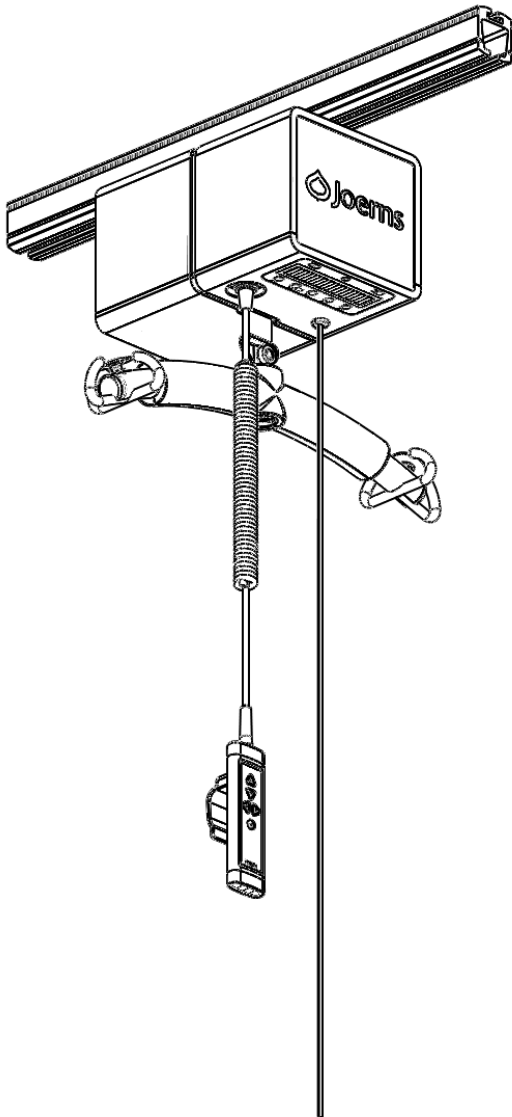

Parts Manual

Oxford[®] Elara Ceiling Lifts

NO	PART NUMBER	DESCRIPTION	QTY
1	39001600CH	Lift Tape Assembly	1
2	39001601CH	Spreader Bar (inc. Central Pivot & Slick Pin)	1
3	39001630CH	Paediatric Spreader Bar Assembly (inc. Central Pivot and Slick Pin)	1
4	39001631CH	Large Spreader Bar Assembly (inc. Central Pivot and Slick Pin)	1
5	39001602CH	Slick Pin Assembly	1
6	39001604CH	Lower Cover Assembly (inc. LED Strips and Decals)	1
7	39001605CH	Display Screen - 227kg/500lbs	1
8	39001606CH	Display Screen - 284kg/625lbs	1
9	39001607CH	Battery (inc. Fuse, Link Wire and Cable Ties)	2
10	39001608CH	Main PCB (inc. 30 amp Fuse & 2 amp Mini Blade Fuse)	1
11	39001609CH	30 amp Fuse	5
12	39001610CH	20 amp Battery Link Fuse	5
13	39001611CH	2 amp Mini Blade Fuse	5
14	39001612CH	Battery Retaining Strap	1
15	39001613CH	Main Switch Loom (inc. Emergency Stop Switch and Twisted Tape Switch Housing)	1
16	39001614CH	2-way Upper Cover Assembly (inc. x4 1/4 Turn Knob Assemblies & Oxford Decals)	2
17	39001638CH	4-way Upper Cover Assembly (inc. x4 1/4 Turn Knob Assemblies & Oxford Decals)	2
18	39001615CH	1/4 Turn Knob Assemblies (inc. 'Clip-Nuts' and Washers)	4
19	39001616CH	Power Train Assembly (inc. Main Switch Loom and SWL Potentiometer)	1
20	39001617CH	2-way Handset	1
	39001618CH	4-way Handset	1
21	39001619CH	Cool Lighting Loom	1
22	31009653	Charge Transformer Kit (UK)	1
23	31009654	Charge Transformer Kit (US)	1
24	31009655	Charge Transformer Kit (EU)	1
25	31009656	Charge Transformer Kit (AU)	1
26	39001625CH	Emergency Stop Cord and Moulding Assembly	1
27	39001626CH	2-way Trolley Complete	1
28	39001627CH	4-way Trolley Complete	1
29	39001628CH	Charge Roller Assembly (Complete) (inc. compression spring and retaining fixing)	1
30	39001629CH	Emergency Lower 4mm Hex Key	1
31	39001632CH	Battery Loom	1
32	39001633CH	Cover Disc	1
33	39001634CH	USB PCB	1
34	39001635CH	USB Ribbon Cable	1
35	39001636CH	Main Ribbon Cable	1
36	39001637CH	Internal Handset Loom	1
37	39001304	Spreader Bar Sling Retaining Washer Kit (inc. Retaining Washer x2, M6 Screw x2, Spring x2, Spacing Post x2)	1
38	11016066	Charger Mains Lead (UK)	1
39	11016062	Charger Mains Lead (US)	1
40	11016063	Charger Mains Lead (EU)	1
41	11016064	Charger Mains Lead (AU)	1
42	39001645CH	Charger Bracket	1
43	0YJH018500	Scale Kit	1
N/S	39001603CH	Wear Washer Kit (inc. 'O' Ring)	1
N/S	39001643CH	Oxford Elara Decal Kit	1