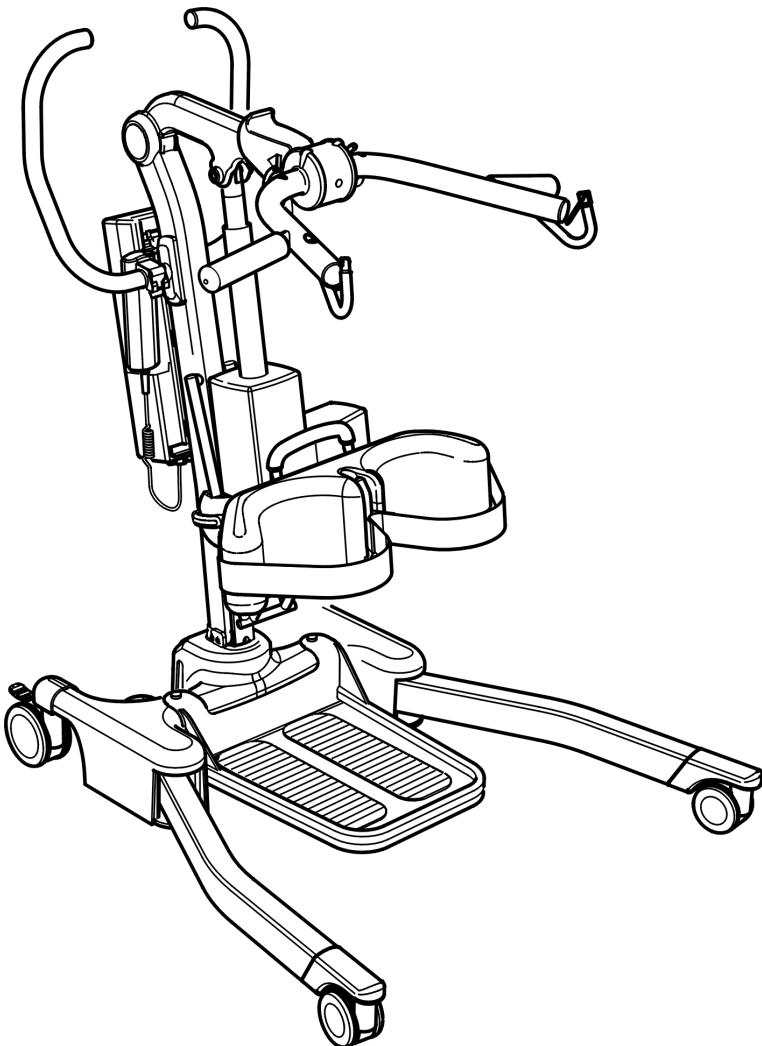

Parts Manual

Oxford® Journey

NO	PART NUMBER	DESCRIPTION	QTY
1	0Y0066	100mm rear castor (braked)	2
2	0Y0109	75mm front castor (non-braked)	2
3	0Y0680	Mast assembly (including latch mechanism)	1
4	0Y0664	Cow horn and boom assembly	1
5	0Y0660	Base assembly (inc. base casting, bottom plate, welded post & labels, not internal parts)	1
6	0Y0675	Left leg extrusion (including fixings)	1
7	0Y0676	Right leg extrusion (including fixings)	1
8	39001167	Control box (Smart™ Monitor)	1
	0Y0678	Control box (Standard)	1
9	11012180	Battery pack	1
10	39001202	User handset (Smart™ Monitor only)	1
	0Y0111	User handset (Standard control box)	1
-	39001179	Calibration handset (Smart™ Monitor only) (not shown)	1
-	39001178	Actuator reset handset (Smart™ Monitor only) (not shown)	1
11	39001183	Charger and stand assembly (with UK charger lead)	1
12	11012183	Charger lead (UK)	1
13	11012184	Charger lead (EU)	1
14	0Y0677	Actuator - 210mm stroke (including location pins, sleeves, cover and labels)	1
15	0Y0069	Battery and controller bracket (inc. fixings)	1
16	0Y0669	Foot pedal mechanism complete	1
17	0Y0042	Foot push pad assembly complete	2
18	0Y0045	Front castor leg inserts including fixings (plastic)	2
19	0Y0659	Upper fixings kit	1
20	0Y0661	Base fixings kit (all bolts, screws and fixings)	1
21	0Y0684	Push handle - left hand	1
22	0Y0685	Push handle - right hand	1
23	0Y0683	Push handle covers	2
24	0Y0682	Pivot joint plastic cover (includes inner and outer piece)	2
25	0Y0662	Cow horn adjustment slide cover (left and right part)	1
26	0Y0666	Cow horn indicator cover (left and right part)	1
27	0Y0674	Knee pad rod adjustment clamp	1
28	0Y0671	Knee pad adjustment fixings	1
29	0Y0686	Rear base cast cover	2
30	0Y0665	Cow horn handle grips	2
31	0Y0672	Kneepad adjustment handle	2
32	0Y0500	Leg strap	1
33	0Y0499	Knee pad (no fixings included)	1
34	0Y0673	Knee pad bracket (not including kneepad or leg strap)	1
35	0Y0670	Foot tray assembly	1
36	0Y0681	Mast lock pin and handle	1
37	0Y1083	Knee pad bar	1
-	0Y0687	Sling retaining clip (not shown)	10
-	0Y0128	Castor tightening wrench (not shown)	1
-	0Y0668	Decal set (excludes serial number labels) (not shown)	1
-	0Y0070	Handset clip (not shown)	2