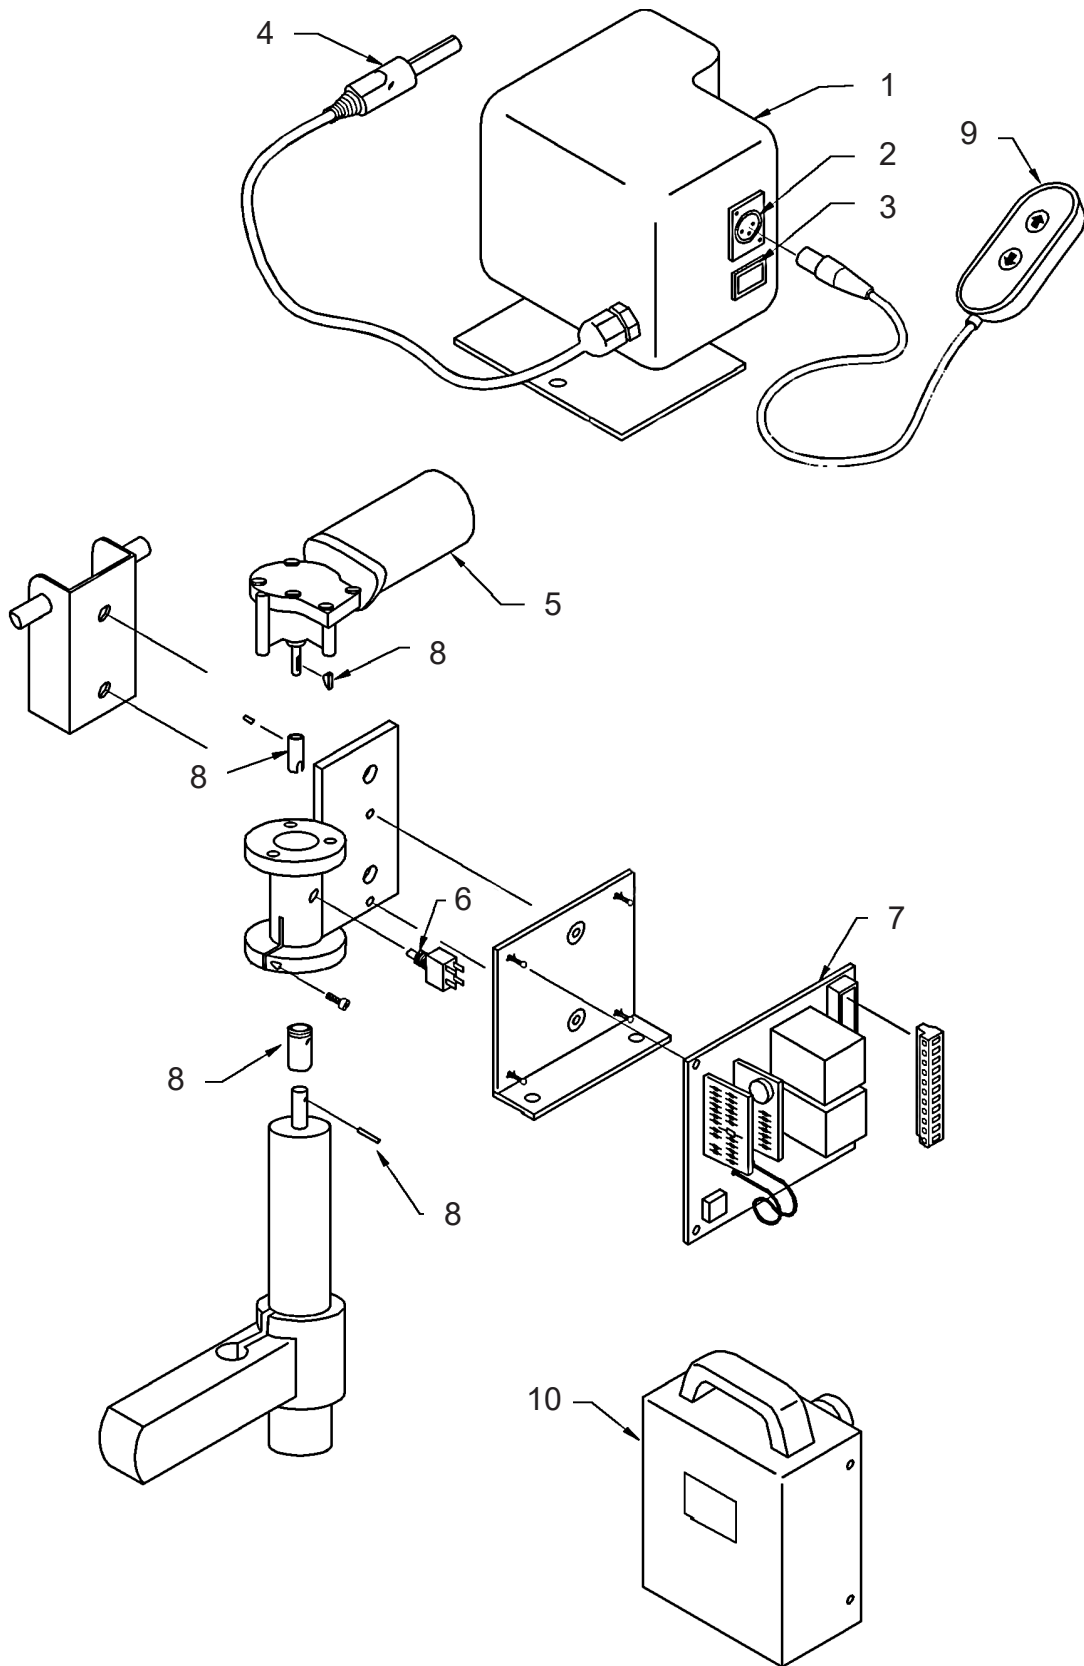

Parts Manual

Oxford® Mermaid

NO	PART NUMBER	DESCRIPTION	QTY	SERIAL NO.
1	324-02010	Seat arm security screw (M8) (1997 onwards)	1	
2	808003.10052	Seat support clamp	Kit	
3	381-40020	Thrust washer - PTFE	1	
4	808003.10056K	Locking handle complete	Kit	
5	80067	Locking mechanism cover	1	
6	808003.10063	Column/baseplate fixings	Kit	
7	808003.10076	Attendant winding handle complete	Kit	
8	648001.10351	Sub assembly square tube	1	
9	219-19015K	Circlip	10	
N/S	0P10002	Electric column assembly complete (Without charger) (not shown)	1	
N/S	0P10000	Manual column assembly complete (not shown)	1	
N/S	39001298	Electric column assembly with UK charger (not shown)	1	
N/S	39001299	Electric column assembly with EU charger (not shown)	1	

NO	PART NUMBER	DESCRIPTION	QTY	SERIAL NO.
1	MX/3674	Plastic main cover	1	
2	EL/3868	Hand control socket - (3 pin axle - wired)	1	
3	EL/3872	Emergency raise switch - wired (new switch - oblong)	1	
4	EL/3866	Power/charger plug (straight) - wired	1	
5	808003.10088	Motor complete - including Woodruff key	Kit	
6	EL/3870	Microswitch limit switch - wired	1	
7	200001.10050	Control PCB - Clarkes with edge connector	1	
8	MX/3607K	Motor to lead screw coupling kit	1	
9	MX/3885	Hand control	1	
10	TS-2923W	Power pack complete	1	
N/S	OP10005	Retro-fit kit (excluding charger) (not shown)	Kit	
N/S	338-00090	Charger (230V) (not shown) UK	1	
N/S	EL/3716	Power/charger socket - wired (not shown)	1	