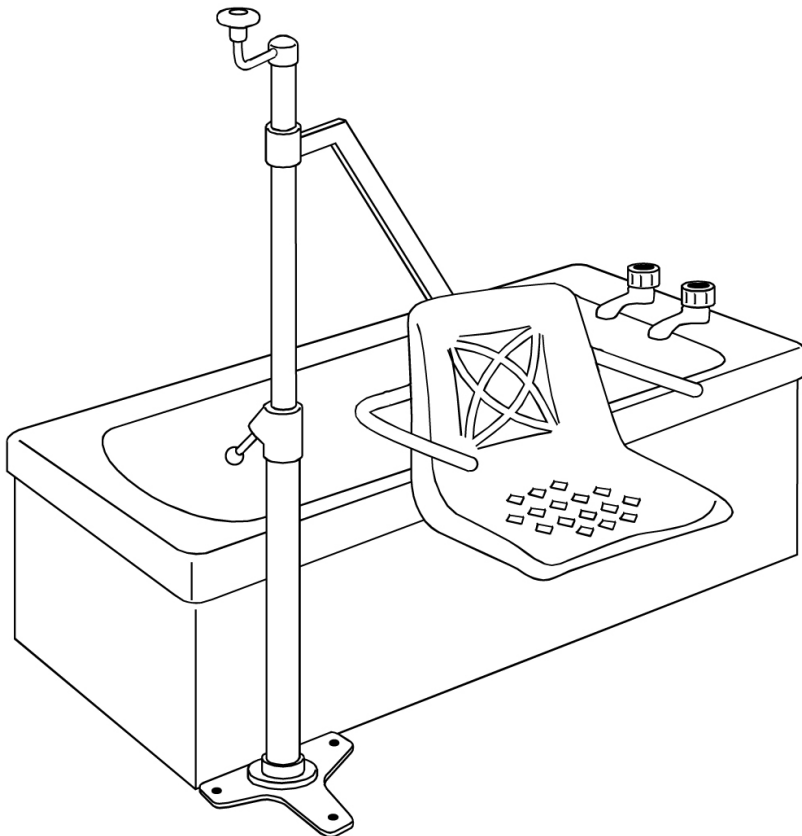

Parts Manual

Oxford® Mermaid

NO	PART NUMBER	DESCRIPTION	QTY	SERIAL NO.
1	324-02010	Seat arm security screw (M8) (1997 onwards)	1	
2	808003.10052	Seat support clamp	Kit	
3	381-40020	Thrust washer - PTFE	1	
4	808003.10056K	Locking handle complete	Kit	
5	80067	Locking mechanism cover	1	
6	808003.10063	Column/baseplate fixings	Kit	
7	808003.10076	Attendant winding handle complete	Kit	
8	648001.10351	Sub assembly square tube	1	
9	219-19015K	Circlip	10	
N/S	0P10002	Electric column assembly complete (Without charger) (not shown)	1	
N/S	0P10000	Manual column assembly complete (not shown)	1	
N/S	39001298	Electric column assembly with UK charger (not shown)	1	
N/S	39001299	Electric column assembly with EU charger (not shown)	1	

NO	PART NUMBER	DESCRIPTION	QTY	SERIAL NO.
1	324-02010	Seat arm security screw (M8) (1997 onwards)	1	
2	808003.10070	Mermaid plastic seat (Standard)	Kit	
3	808003.10071K	Safety arms and pivot complete (Standard and Commode)	Kit	
4	323-11010	Handgrip	1	
5	808003.10074	Ranger/Commode plastic seat complete (seat, backrest & fixings)	Kit	
6	808003.10077	Mermaid seat fixings & trims (Standard)	Kit	
7	808003.10078	Commode seat fixings & trims	Kit	
8	OP10019	Mermaid Commode Seat Kit – Side Fit	Kit	
N/S	OP10020	Mermaid Commode Seat Kit – End Fit	Kit	
9	OP10004	Mermaid Standard Seat Kit – End Fit	Kit	
N/S	OP10003	Mermaid Standard Seat Kit – Side Fit	Kit	
N/S	750210J2	Lap strap (not shown)	1	