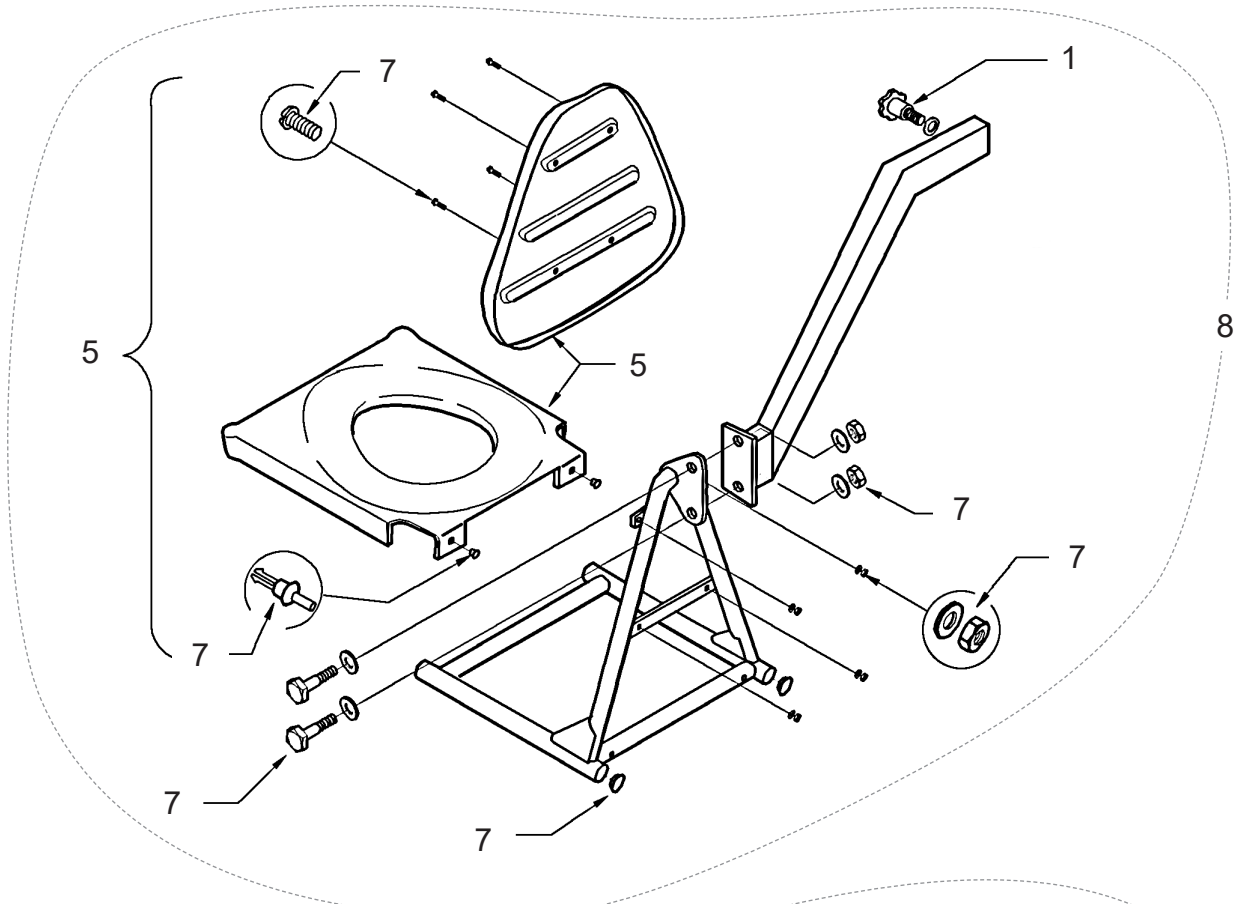

Parts Manual

Oxford® Mermaid

NO	PART NUMBER	DESCRIPTION	QTY	SERIAL NO.
1	324-02010	Seat arm security screw (M8) (1997 onwards)	1	
2	808003.10052	Seat support clamp	Kit	
3	381-40020	Thrust washer - PTFE	1	
4	808003.10056K	Locking handle complete	Kit	
5	80067	Locking mechanism cover	1	
6	808003.10063	Column/baseplate fixings	Kit	
7	808003.10076	Attendant winding handle complete	Kit	
8	648001.10351	Sub assembly square tube	1	
9	219-19015K	Circlip	10	
N/S	0P10002	Electric column assembly complete (Without charger) (not shown)	1	
N/S	0P10000	Manual column assembly complete (not shown)	1	
N/S	39001298	Electric column assembly with UK charger (not shown)	1	
N/S	39001299	Electric column assembly with EU charger (not shown)	1	

NO	PART NUMBER	DESCRIPTION	QTY	SERIAL NO.
1	324-02010	Seat arm security screw (M8) (1997 onwards)	1	
2	808003.10070	Mermaid plastic seat (Standard)	Kit	
3	808003.10071K	Safety arms and pivot complete (Standard and Commode)	Kit	
4	323-11010	Handgrip	1	
5	808003.10074	Ranger/Commode plastic seat complete (seat, backrest & fixings)	Kit	
6	808003.10077	Mermaid seat fixings & trims (Standard)	Kit	
7	808003.10078	Commode seat fixings & trims	Kit	
8	OP10019	Mermaid Commode Seat Kit – Side Fit	Kit	
N/S	OP10020	Mermaid Commode Seat Kit – End Fit	Kit	
9	OP10004	Mermaid Standard Seat Kit – End Fit	Kit	
N/S	OP10003	Mermaid Standard Seat Kit – Side Fit	Kit	
N/S	750210J2	Lap strap (not shown)	1	