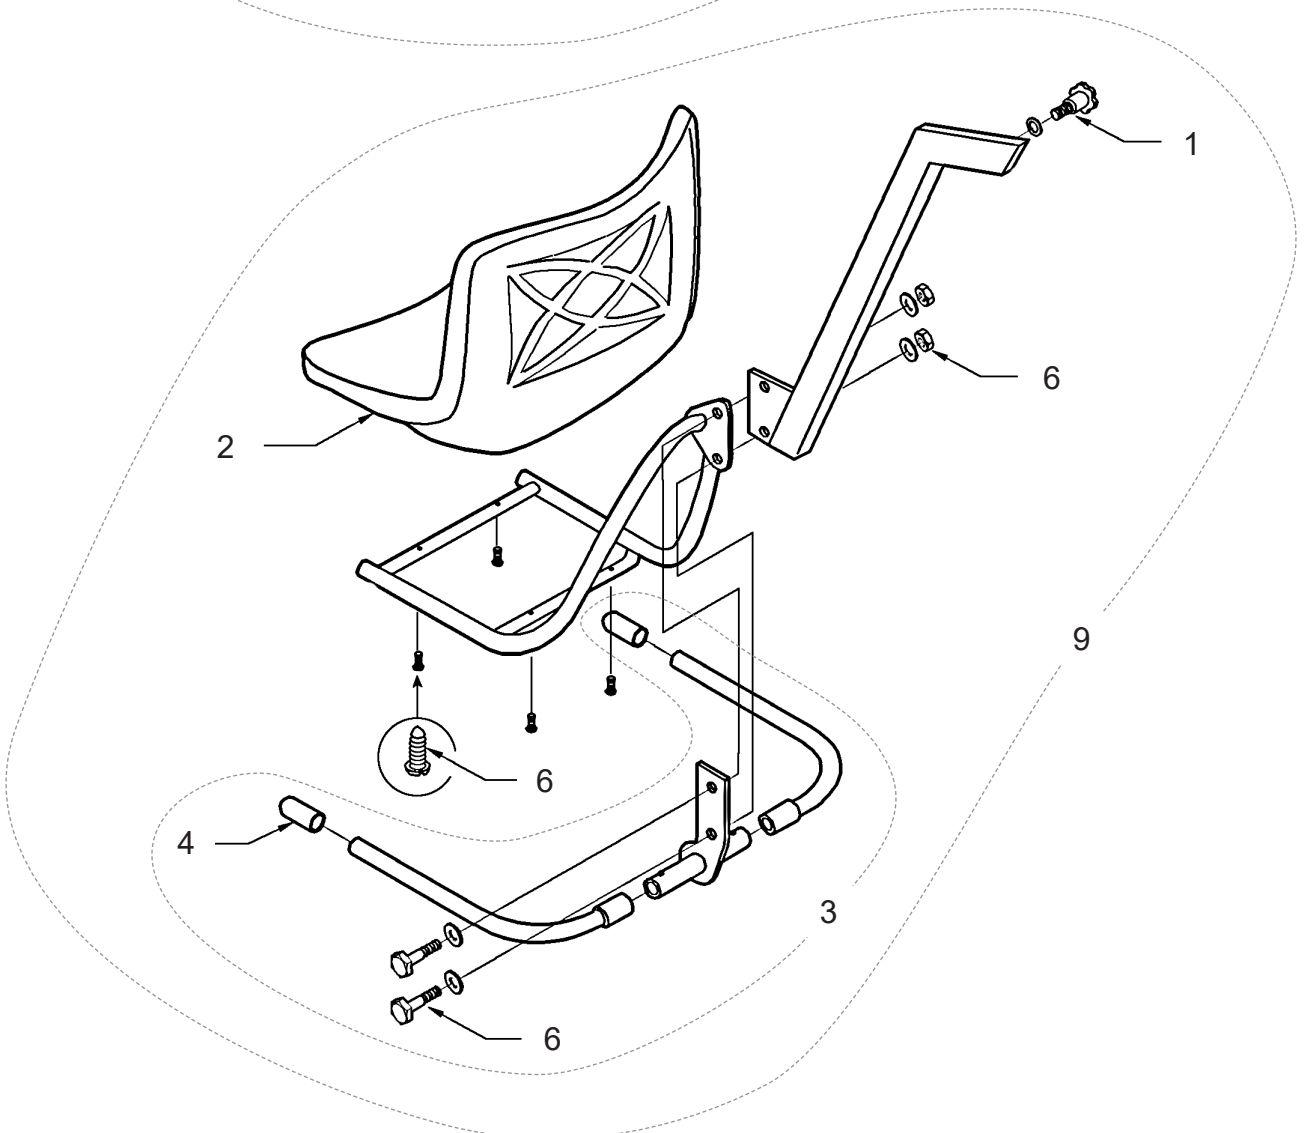

Parts Manual

Oxford® Mermaid

NO	PART NUMBER	DESCRIPTION	QTY	SERIAL NO.
1	324-02010	Seat arm security screw (M8) (1997 onwards)	1	
2	808003.10052	Seat support clamp	Kit	
3	381-40020	Thrust washer - PTFE	1	
4	808003.10056K	Locking handle complete	Kit	
5	80067	Locking mechanism cover	1	
6	808003.10063	Column/baseplate fixings	Kit	
7	808003.10076	Attendant winding handle complete	Kit	
8	648001.10351	Sub assembly square tube	1	
9	219-19015K	Circlip	10	
N/S	0P10002	Electric column assembly complete (Without charger) (not shown)	1	
N/S	0P10000	Manual column assembly complete (not shown)	1	
N/S	39001298	Electric column assembly with UK charger (not shown)	1	
N/S	39001299	Electric column assembly with EU charger (not shown)	1	

NO	PART NUMBER	DESCRIPTION	QTY	SERIAL NO.
1	324-02010	Seat arm security screw (M8) (1997 onwards)	1	
2	808003.10070	Mermaid plastic seat (Standard)	Kit	
3	808003.10071K	Safety arms and pivot complete (Standard and Commode)	Kit	
4	323-11010	Handgrip	1	
5	808003.10074	Ranger/Commode plastic seat complete (seat, backrest & fixings)	Kit	
6	808003.10077	Mermaid seat fixings & trims (Standard)	Kit	
7	808003.10078	Commode seat fixings & trims	Kit	
8	OP10019	Mermaid Commode Seat Kit – Side Fit	Kit	
N/S	OP10020	Mermaid Commode Seat Kit – End Fit	Kit	
9	OP10004	Mermaid Standard Seat Kit – End Fit	Kit	
N/S	OP10003	Mermaid Standard Seat Kit – Side Fit	Kit	
N/S	750210J2	Lap strap (not shown)	1	