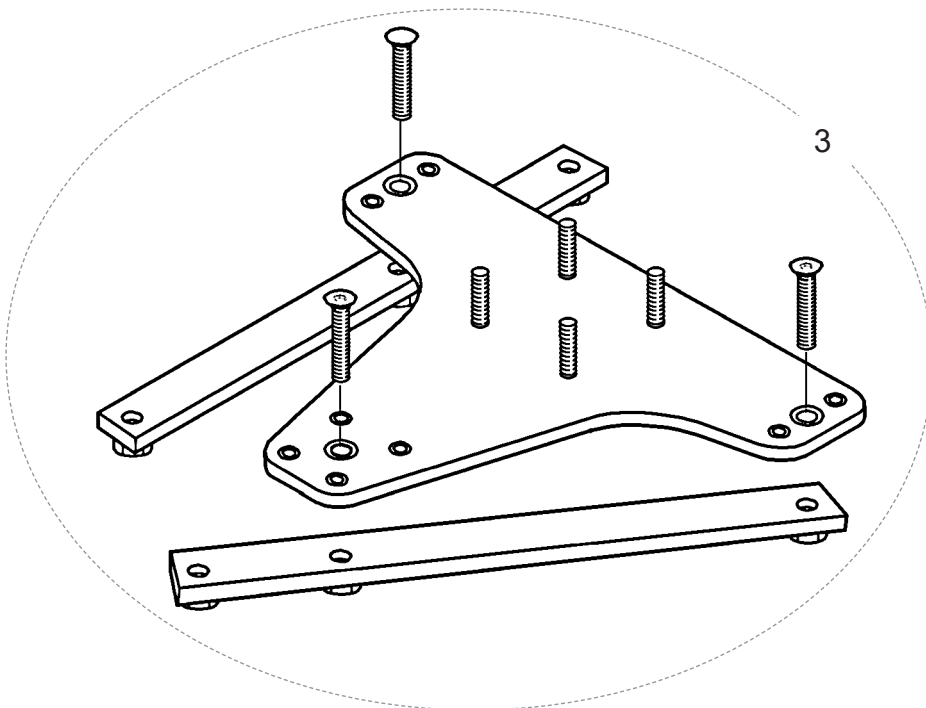

Parts Manual

Oxford® Mermaid

NO	PART NUMBER	DESCRIPTION	QTY	SERIAL NO.
1	324-02010	Seat arm security screw (M8) (1997 onwards)	1	
2	808003.10052	Seat support clamp	Kit	
3	381-40020	Thrust washer - PTFE	1	
4	808003.10056K	Locking handle complete	Kit	
5	80067	Locking mechanism cover	1	
6	808003.10063	Column/baseplate fixings	Kit	
7	808003.10076	Attendant winding handle complete	Kit	
8	648001.10351	Sub assembly square tube	1	
9	219-19015K	Circlip	10	
N/S	0P10002	Electric column assembly complete (Without charger) (not shown)	1	
N/S	0P10000	Manual column assembly complete (not shown)	1	
N/S	39001298	Electric column assembly with UK charger (not shown)	1	
N/S	39001299	Electric column assembly with EU charger (not shown)	1	

NO	PART NUMBER	DESCRIPTION	QTY	SERIAL NO.
1	324-02010	Seat arm security screw (M8) (1997 onwards)	1	
2	808003.10070	Mermaid plastic seat (Standard)	Kit	
3	808003.10071K	Safety arms and pivot complete (Standard and Commode)	Kit	
4	323-11010	Handgrip	1	
5	808003.10074	Ranger/Commode plastic seat complete (seat, backrest & fixings)	Kit	
6	808003.10077	Mermaid seat fixings & trims (Standard)	Kit	
7	808003.10078	Commode seat fixings & trims	Kit	
8	OP10019	Mermaid Commode Seat Kit – Side Fit	Kit	
N/S	OP10020	Mermaid Commode Seat Kit – End Fit	Kit	
9	OP10004	Mermaid Standard Seat Kit – End Fit	Kit	
N/S	OP10003	Mermaid Standard Seat Kit – Side Fit	Kit	
N/S	750210J2	Lap strap (not shown)	1	