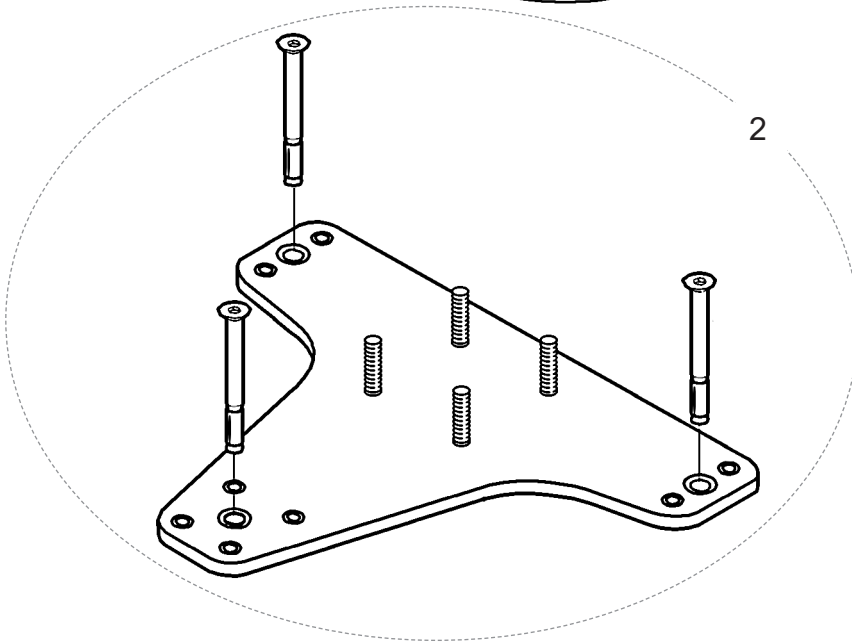

Parts Manual

Oxford® Mermaid

NO	PART NUMBER	DESCRIPTION	QTY	SERIAL NO.
1	324-02010	Seat arm security screw (M8) (1997 onwards)	1	
2	808003.10052	Seat support clamp	Kit	
3	381-40020	Thrust washer - PTFE	1	
4	808003.10056K	Locking handle complete	Kit	
5	80067	Locking mechanism cover	1	
6	808003.10063	Column/baseplate fixings	Kit	
7	808003.10076	Attendant winding handle complete	Kit	
8	648001.10351	Sub assembly square tube	1	
9	219-19015K	Circlip	10	
N/S	0P10002	Electric column assembly complete (Without charger) (not shown)	1	
N/S	0P10000	Manual column assembly complete (not shown)	1	
N/S	39001298	Electric column assembly with UK charger (not shown)	1	
N/S	39001299	Electric column assembly with EU charger (not shown)	1	

NO	PART NUMBER	DESCRIPTION	QTY	SERIAL NO.
1	324-02010	Seat arm security screw (M8) (1997 onwards)	1	
2	808003.10070	Mermaid plastic seat (Standard)	Kit	
3	808003.10071K	Safety arms and pivot complete (Standard and Commode)	Kit	
4	323-11010	Handgrip	1	
5	808003.10074	Ranger/Commode plastic seat complete (seat, backrest & fixings)	Kit	
6	808003.10077	Mermaid seat fixings & trims (Standard)	Kit	
7	808003.10078	Commode seat fixings & trims	Kit	
8	OP10019	Mermaid Commode Seat Kit – Side Fit	Kit	
N/S	OP10020	Mermaid Commode Seat Kit – End Fit	Kit	
9	OP10004	Mermaid Standard Seat Kit – End Fit	Kit	
N/S	OP10003	Mermaid Standard Seat Kit – Side Fit	Kit	
N/S	750210J2	Lap strap (not shown)	1	