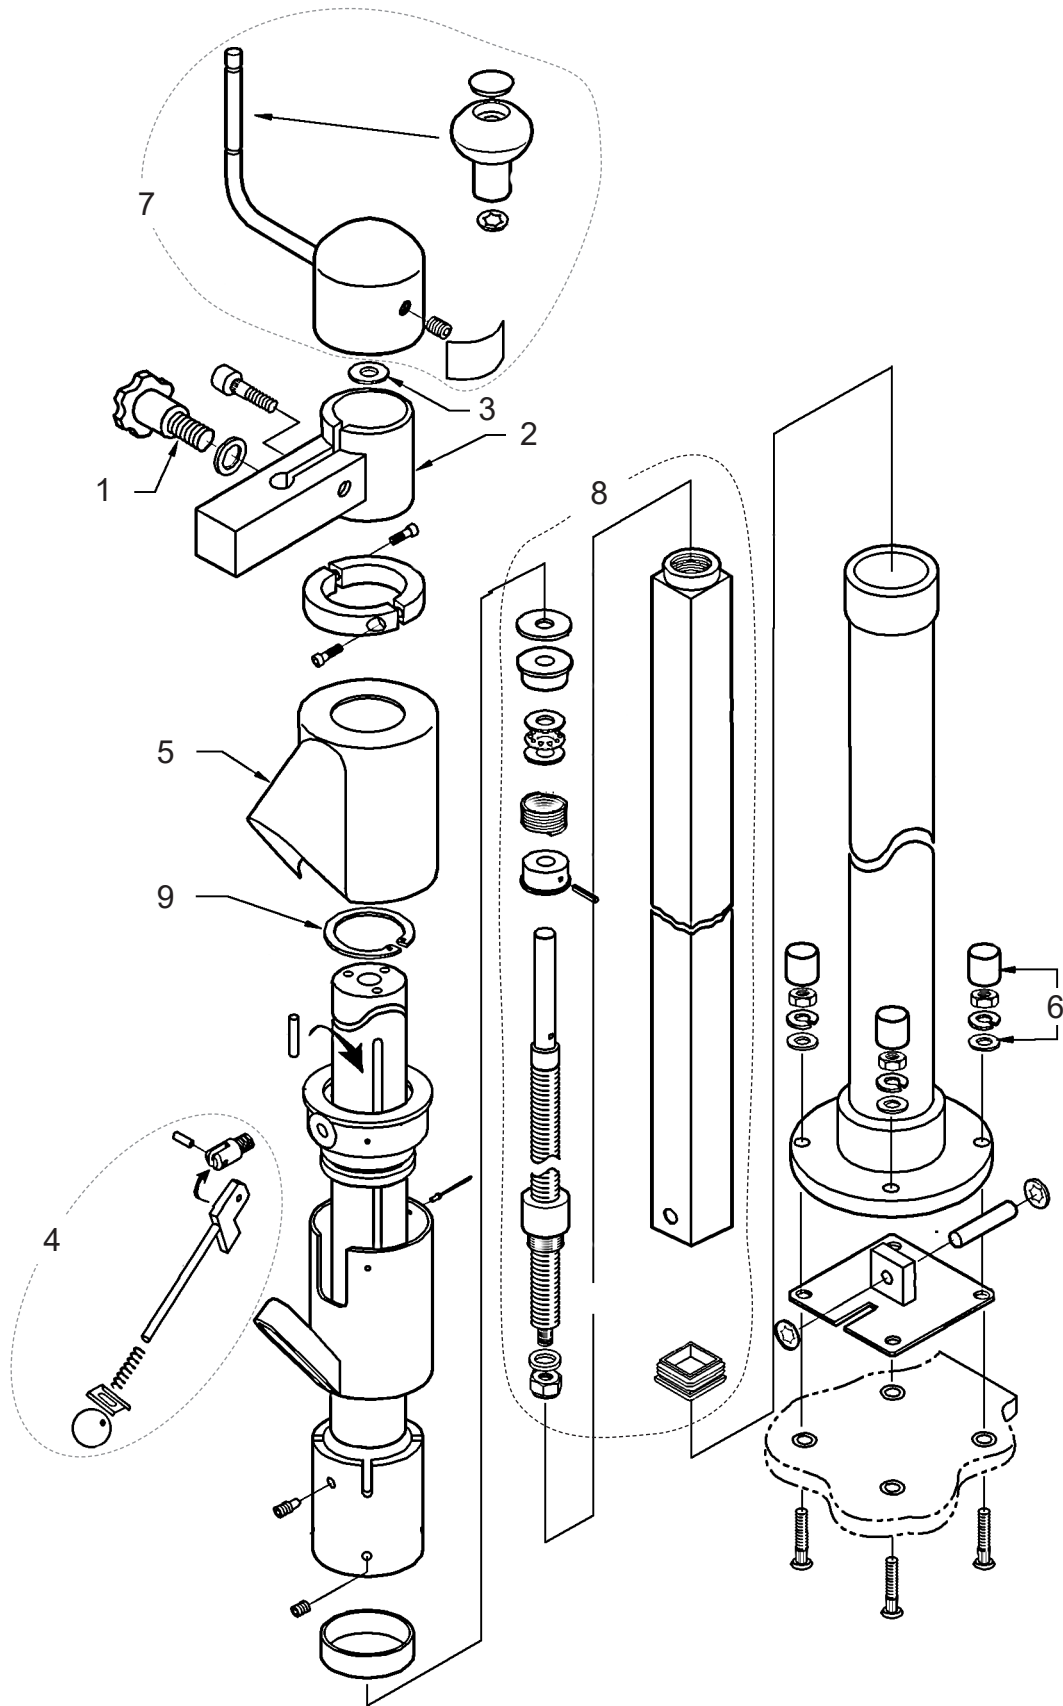

Parts Manual

Oxford® Mermaid

NO	PART NUMBER	DESCRIPTION	QTY	SERIAL NO.
1	324-02010	Seat arm security screw (M8) (1997 onwards)	1	
2	808003.10052	Seat support clamp	Kit	
3	381-40020	Thrust washer - PTFE	1	
4	808003.10056K	Locking handle complete	Kit	
5	80067	Locking mechanism cover	1	
6	808003.10063	Column/baseplate fixings	Kit	
7	808003.10076	Attendant winding handle complete	Kit	
8	648001.10351	Sub assembly square tube	1	
9	219-19015K	Circlip	10	
N/S	0P10002	Electric column assembly complete (Without charger) (not shown)	1	
N/S	0P10000	Manual column assembly complete (not shown)	1	
N/S	39001298	Electric column assembly with UK charger (not shown)	1	
N/S	39001299	Electric column assembly with EU charger (not shown)	1	

NO	PART NUMBER	DESCRIPTION	QTY	SERIAL NO.
1	MX/3674	Plastic main cover	1	
2	EL/3868	Hand control socket - (3 pin axle - wired)	1	
3	EL/3872	Emergency raise switch - wired (new switch - oblong)	1	
4	EL/3866	Power/charger plug (straight) - wired	1	
5	808003.10088	Motor complete - including Woodruff key	Kit	
6	EL/3870	Microswitch limit switch - wired	1	
7	200001.10050	Control PCB - Clarkes with edge connector	1	
8	MX/3607K	Motor to lead screw coupling kit	1	
9	MX/3885	Hand control	1	
10	TS-2923W	Power pack complete	1	
N/S	OP10005	Retro-fit kit (excluding charger) (not shown)	Kit	
N/S	338-00090	Charger (230V) (not shown) UK	1	
N/S	EL/3716	Power/charger socket - wired (not shown)	1	