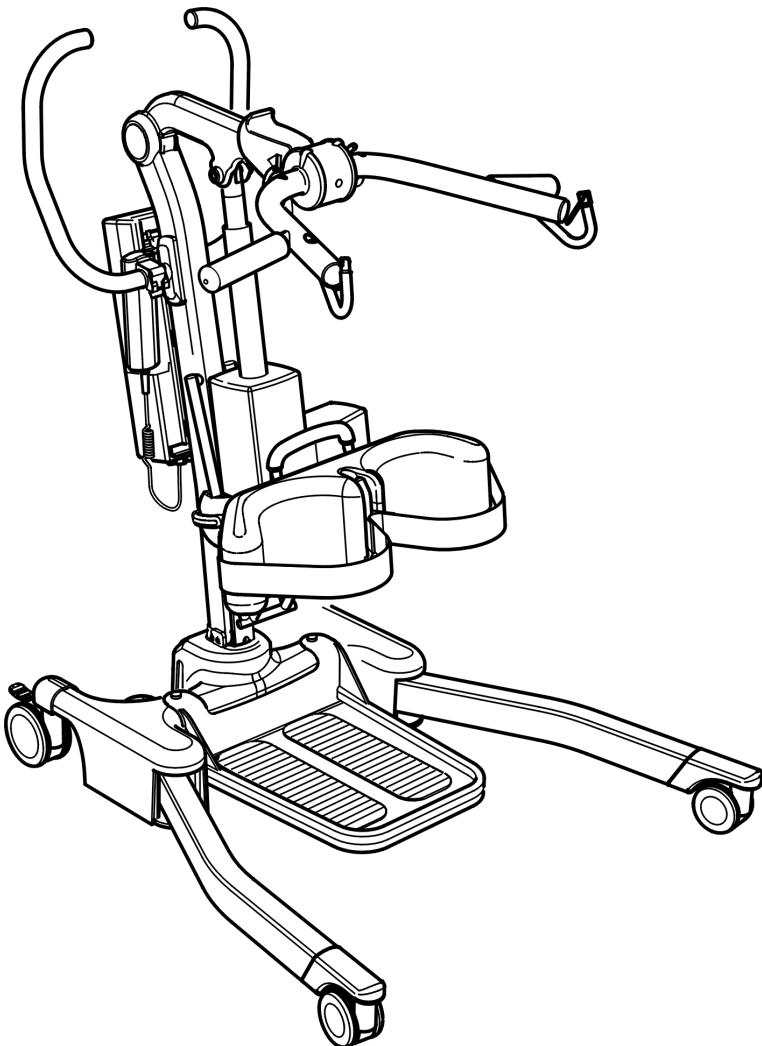

## Oxford® Journey

NO	PART NUMBER	DESCRIPTION	QTY
1	0Y0066	100mm rear castor (braked)	2
2	0Y0109	75mm front castor (non-braked)	2
3	0Y0680	Mast assembly (including latch mechanism)	1
4	0Y0664	Cow horn and boom assembly	1
5	0Y0660	Base assembly (inc. base casting, bottom plate, welded post & labels, not internal parts)	1
6	0Y0675	Left leg extrusion (including fixings)	1
7	0Y0676	Right leg extrusion (including fixings)	1
8	39001167	Control box (Smart™ Monitor)	1
	0Y0678	Control box (Standard)	1
9	11012180	Battery pack	1
10	39001202	User handset (Smart™ Monitor only)	1
	0Y0111	User handset (Standard control box)	1
-	39001179	Calibration handset (Smart™ Monitor only) (not shown)	1
-	39001178	Actuator reset handset (Smart™ Monitor only) (not shown)	1
11	39001315	Smart™ Monitor retrofit kit (inc. control box, battery and user handset)	1
12	39001183	Charger and stand assembly (with UK charger lead)	1
13	11012183	Charger lead (UK)	1
14	11012184	Charger lead (EU)	1
15	0Y0677	Actuator - 210mm stroke (including location pins, sleeves, cover and labels)	1
16	0Y0069	Battery and controller bracket (inc. fixings)	1
17	0Y0669	Foot pedal mechanism complete	1
18	0Y0042	Foot push pad assembly complete	2
19	0Y0045	Front castor leg inserts including fixings (plastic)	2
20	0Y0659	Upper fixings kit	1
21	0Y0661	Base fixings kit (all bolts, screws and fixings)	1
22	0Y0684	Push handle - left hand	1
23	0Y0685	Push handle - right hand	1
24	0Y0683	Push handle covers	2
25	0Y0682	Pivot joint plastic cover (includes inner and outer piece)	2
26	0Y0662	Cow horn adjustment slide cover (left and right part)	1
27	0Y0666	Cow horn indicator cover (left and right part)	1
28	0Y0674	Knee pad rod adjustment clamp	1
29	0Y0671	Knee pad adjustment fixings	1
30	0Y0686	Rear base cast cover	2
31	0Y0665	Cow horn handle grips	2
32	0Y0672	Kneepad adjustment handle	2
33	0Y0500	Leg strap	1
34	0Y0499	Knee pad (no fixings included)	1
35	0Y0673	Knee pad bracket (not including kneepad or leg strap)	1
36	0Y0670	Foot tray assembly	1
37	0Y0681	Mast lock pin and handle	1
-	0Y0687	Sling retaining clip (not shown)	10
-	0Y0128	Castor tightening wrench (not shown)	1
-	0Y0668	Decal set (excludes serial number labels) (not shown)	1
-	0Y0070	Handset clip (not shown)	2